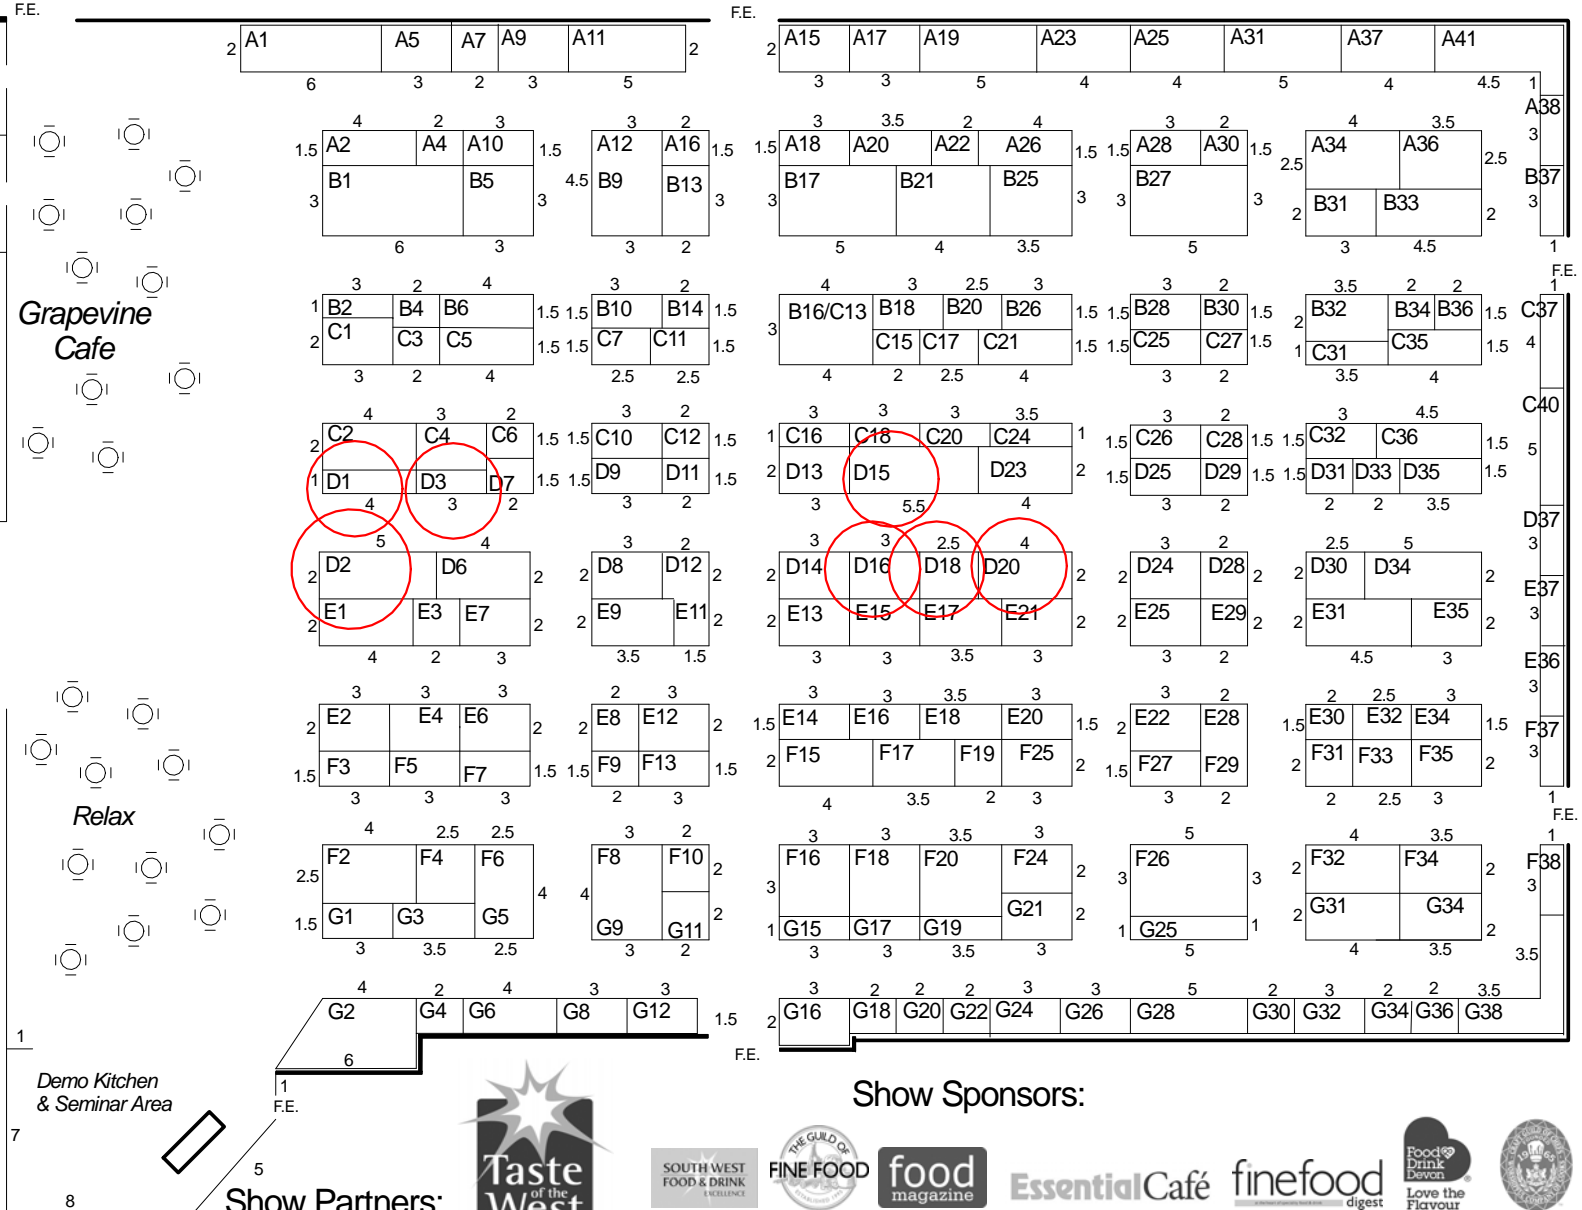

Wash up area

Grapevine
Cafe

Relax

Demo Kitchen
& Seminar Area

➔ Entrance

⬇ Parking

Show Sponsors:

Show Partners: